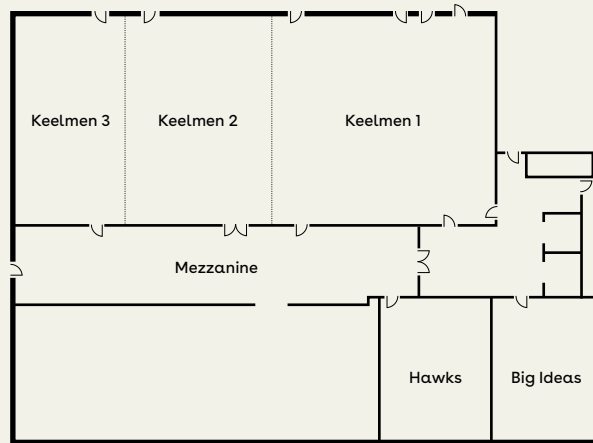

INNSiDE by Meliã Newcastle

Meeting Rooms	m2	Banqueting	Classroom	Theatre	Boardroom	Cabaret	Reception	U-Shape
Keelmen 1	57.1	50	25	70	15	36	60	18
Keelmen 1+2	139.4	120	60	170	36	88	150	43
Keelmen 2	82.5	70	35	100	21	52	90	25
Keelmen 2+3	146.6	120	65	175	38	88	160	45
Keelmen 3	64.3	50	30	75	17	36	70	20
Keelmen Suite	203.7	170	90	245	53	124	220	63
Hawks	47.2	40	20	50	12	30	50	15
Big Ideas Room	47.7						15