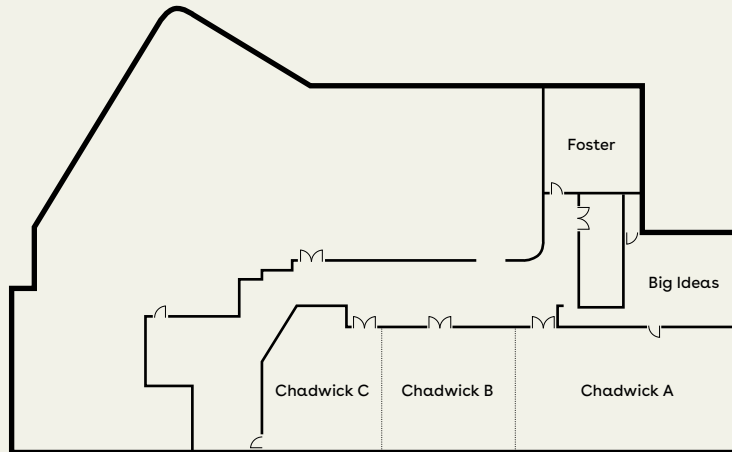

INNSiDE by Meliã Manchester

Meeting Rooms	m2	Ceiling Height	Theatre	Boardroom	Banqueting	Banqueting Dancefloor	Casual	Cabaret	Classroom 8 per row
Chadwick	299	3.42	250	67	200	150	0	160	98
Chadwick A	150	3.42	110	35	100	60	0	80	50
Chadwick B	82	3.42	70	16	50	0	0	40	24
Chadwick C	67	3.42	60	15	50	30	0	40	24
Big Ideas	43	3.42	0	0	0	0	20	0	0
Foster	41.5	3.42	24	15	20	0	0	16	12